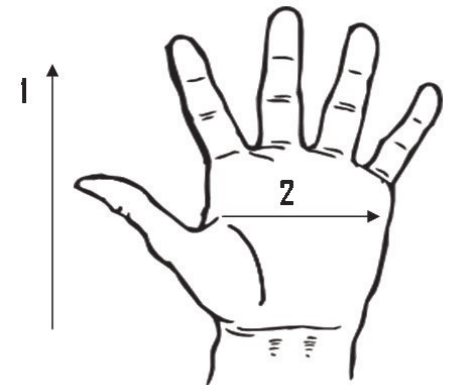

Cuff Style: Slip on

Packaging: 10 Dozen/Case

UOM: Dozen

Lining: N/A

Sizes: S-2XL

Dimensions (CM)

Size Available	S	M	L	XL	2XL
Total Length (1)	23.00	24.00	25.00	26.00	27.50
Palm Width (2)	11.50	12.00	12.50	13.00	14.00
Hem Color	Red	Green	Brown	Blue	Black
Weight (per dozen) LBS	2.55	2.75	2.80	3.10	3.20

*Tolerance of measurement ± 5%