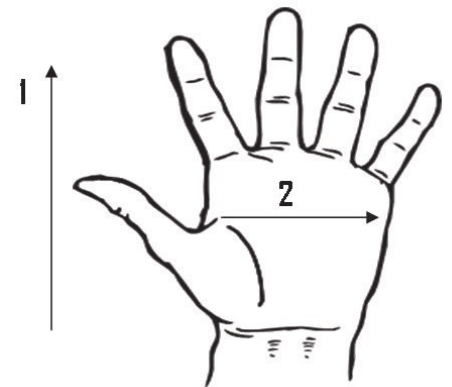

Product Information:

4424DPK by Seattle Glove, is a full grain leather driver with keystone thumb

- Sewn with Kevlar®
- Palm reinforcement
- Pull strap closure
- Premium grain leather

Applications:

Used in industries such as construction, farming, machine operation, utility work, and general applications.

Technical Data:

Model Number: 4424DPK

Material: Cowhide

Color: Natural

Cuff Style: Slip on

Packaging: 10 Dozen/Case

UOM: Dozen

Lining: N/A

Sizes: S-XL

Dimensions (CM)

Size Available	S	M	L	XL
Total Length (1)	23.00	24.00	25.00	26.00
Palm Width (2)	11.50	12.00	12.50	13.00
Weight (per dozen) LBS	2.65	2.70	3.05	3.35

*Tolerance of measurement ± 5%