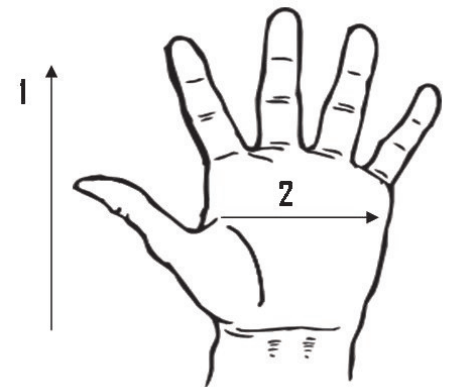

Product Information:

5464SB by Seattle Glove, is a deerskin driver with keystone thumb.

- Gold premium grade deerskin
- Split back
- Leather hem
- Shirred elastic back

Applications:

Used for carpentry, landscaping, farming and other general purpose applications.

Technical Data:

Model Number: 5464SB

Material: Deerskin

Color: Gold

Cuff Style: Open

Packaging: 5 dozen/case

UOM: Dozen

Sizes:

Dimensions (CM)

Size Available	XS	S	M	L	XL
Total Length (1)	21.00	22.00	22.50	23.50	25.50
Palm Width (2)	9.00	10.00	11.00	12.00	13.00
Weight (per dozen) LBS	3.00	3.00	3.20	3.50	3.80

*Tolerance of measurement \pm 5%