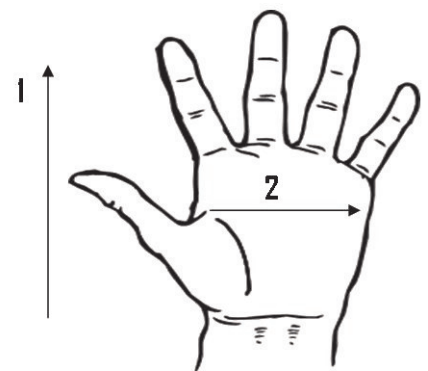

### Technical Data:

**Model Number:** 7480K-RY

**Material:** Cowhide

**Color:** Russet

**Cuff Style:** Open

**Packaging:** 6 dozen/case

**UOM:** Dozen

**Sizes:** S-XXL

### Dimensions (CM)

Size Available	S	M	L	XL	XXL
Total Length (1)	33.00	34.00	35.00	36.00	36.50
Palm Width (2)	13.00	13.50	13.70	14.00	14.50
Weight (per dozen) LBS	9.00	9.30	10.30	10.50	10.80

\*Tolerance of measurement  $\pm$  5%