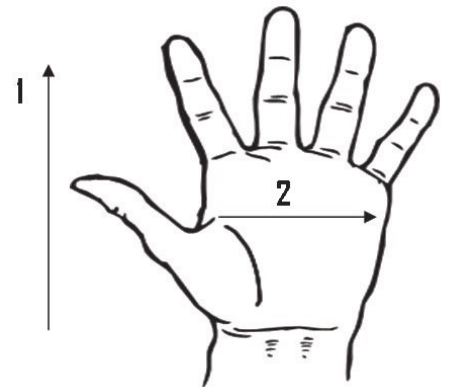

### Technical Data:

**Model Number:** 7950

**Material:** Goatskin

**Color:** Gold

**Cuff Style:** Safety Cuff

**Packaging:** 10 Dozen/Case

**UOM:** Dozen

**Sizes:** XS-XL

### Dimensions (CM)

Size Available	XS	S	M	L	XL
Total Length (1)	21.00	22.00	22.50	23.50	25.50
Palm Width (2)	9.00	10.00	11.00	12.00	13.00
Weight (per dozen) LBS	2.66	2.68	3.20	3.48	3.55

\*Tolerance of measurement  $\pm$  5%