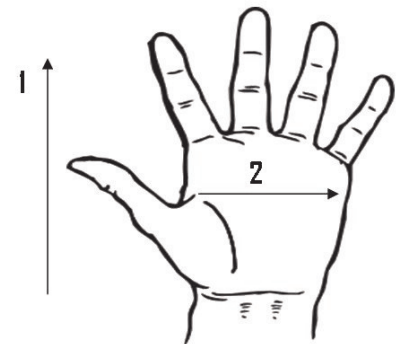

Product Information:

9-4264R by Seattle Glove, is a red fleece lined grain driver.

- Keystone thumb
- Red fleece lined for warmth
- Leather driver for durable wear

Applications:

Used for operating construction equipment, fork lifts, ranching, tractor trailer operators, utility operators and workers and all general purpose applications requiring extra warmth in cold conditions.

Technical Data:

Model Number: 9-4264R

Material: Leather/Red Fleece

Color: Natural/Red

Cuff Style: Safety Cuff

Packaging: 10dz/Case

UOM: Dozen

Lining: Red Fleece

Sizes: S-XL

Dimensions (CM)

Size Available	S	M	L	XL	2XL	3XL
Total Length (1)	24.00	25.00	26.00	27.00	27.50	28.00
Palm Width (2)	12.00	12.50	13.00	13.50	14.00	14.50
Hem Color	Red	Green	Brown	Black	Blue	White
Weight (per dozen) LBS	3.90	4.00	4.40	4.50	4.60	4.70