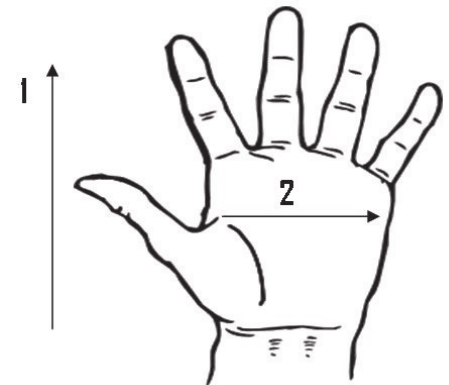

### Technical Data:

**Model Number:** 9-4360R

**Material:** Leather/Red Fleece

**Color:** Natural/Red fleece lined

**Cuff Style:** Safety Cuff

**Packaging:** 10dz/Case

**UOM:** Dozen

**Lining:** Red Fleece

**Sizes:** S-XXL

### Dimensions (CM)

Size Available	S	M	L	XL	2XL
Total Length (1)	23.50	25.00	25.50	26.50	27.50
Palm Width (2)	11.00	12.50	13.00	13.00	13.50
Hem Color	Red	Yellow	Brown	Blue	Black
Weight (per dozen) LBS	3.20	4.00	4.29	4.30	5.00