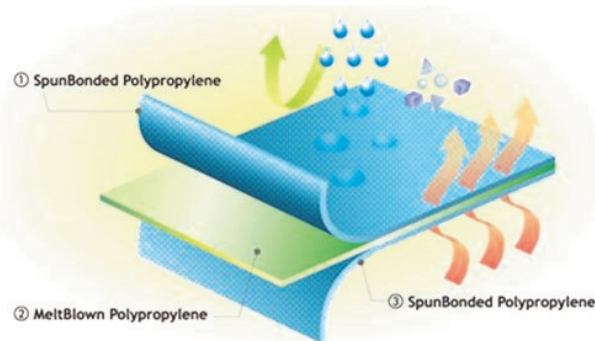

E8414C	Hood, boot , elastic wrists & ankles
E8417C	Elastic wrists & ankles
SMS8417B	Blue coverall , elastic wrists and ankles

Protect Against:

- Light splashes & sprays
- Hazardous dusts
- Particle matter
- Dirt, grease and grime

Specs:

- Quantity per case: 25 each
- Wrists/Ankles: Elastic
- Material: SMS
- Country of Origin: China *subject to change

E8414C

E8417C

Size Guide

Size	1	2	3	4	5	6	7	Unit CM
M	160	2 x 60	87	25	17	75	92	
L	164	2 x 62	89	26	17	75	94	
XL	170	2 x 66	91	27	17	83	95	
XXL	177	2 x 68	91	28	17	83	95	
3XL	179	2 x 70	93	28	17	84	96	
4XL	185	2 x 74	95	29	18	87	99	