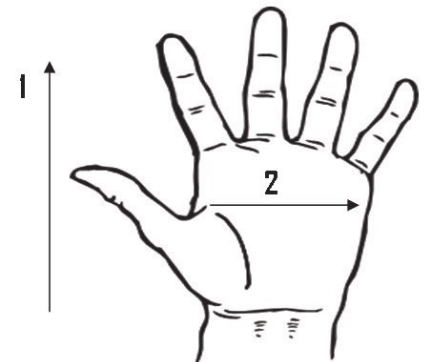

Cuff Style: Velcro closure

Packaging: 120 pair/Case

UOM: Pair

Sizes: S-XXL

MCD22

Dimensions (CM)

Size Available	S	M	L	XL	2XL
Total Length (1)	23.00	23.50	24.00	24.50	25.00
Palm Width (2)	10.50	11.00	11.50	12.00	12.50
Weight (per pair) LBS	.4325	.4325	.4325	.4325	.4325

*Tolerance of measurement \pm 5%