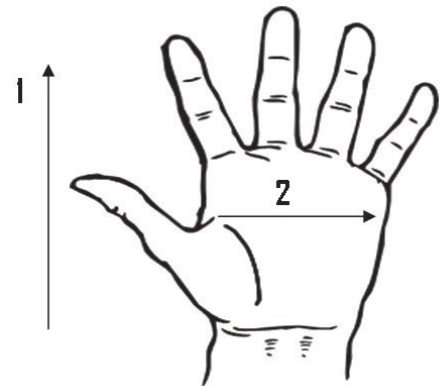

Applications:

Used for light hand protection, liquids, and debris.

Technical Data:

Model Number: V800, V800PF, V801B

Material: Vinyl

Color: Clear (V800, V800PF), Blue (V801B)

Cuff Style: Beaded

Packaging: 10 Boxes/Case

UOM: Case

Sizes: S-XL

Dimensions (CM)

Size Available	S	M	L	XL
Total Length (1)	235.00	235.00	235.00	235.00
Palm Width (2)	85.00	95.00	105.00	115.00
Weight (per Case) LBS	11.30	12.30	13.40	14.30

*Tolerance of measurement \pm 5%