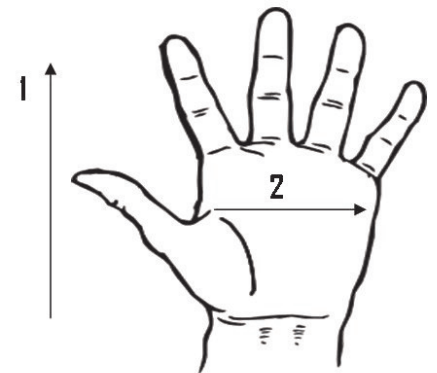

Applications:

Used for assembly, fabrication, parts handling, and general maintenance.

Technical Data:

Model Number: V9830

Material: Nitrile

Color: Blue/Natural

Cuff Style: Knit Wrist

Packaging: 10 Dozen/Case

UOM: Dozen

Lining: Interlock

Sizes: M-XL

Dimensions (CM)

Size Available	M	L	XL
Total Length (1)	24.00	25.00	26.00
Palm Width (2)	10.40	10.80	11.80
Weight (per dozen) LBS	2.00	2.10	2.30

*Tolerance of measurement \pm 5%