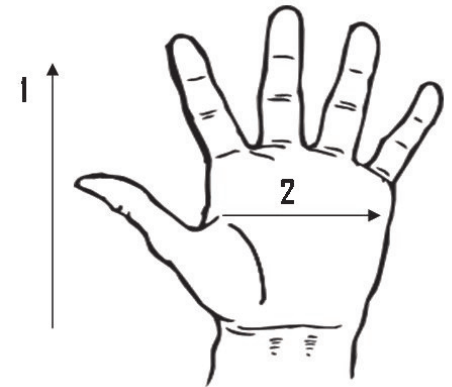

Product Information:

V9840 by Seattle Glove, is a cut and sewn nitrile glove.

- Blue cut & sewn nitrile
- Slip on style
- Clute pattern
- Available in Women's sizing (V9840W)

Applications:

Used for automotive assembly and carpentry.

Technical Data:

Model Number: V9840

Material: Nitrile

Color: Blue

Cuff Style: Open

Packaging: 12 Dozen/Case

UOM: Dozen

Sizes: Women's S-L, Men's M-XL

Dimensions (CM)

Size Available	Women's S	Women's M	Women's L	M	L	XL
Total Length (1)	22.10	22.22	22.86	33.02	33.02	33.02
Palm Width (2)	9.50	9.525	10.16	10.16	10.795	11.43
Weight (per dozen) LBS	1.083	1.25	1.30	1.50	1.58	1.60