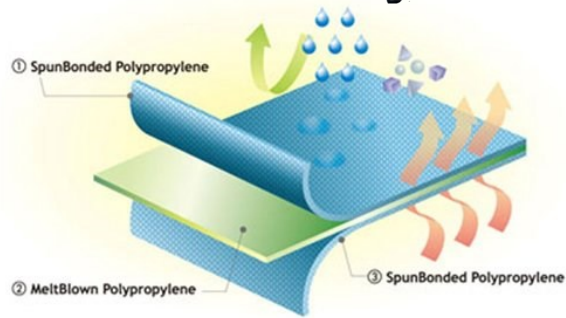

SMS coveralls offer liquid and particulate barrier protection while providing superior comfort, breathability and durability at lower cost than most other competitive options.

Features:

- Blue SMS material
- Comfortable and breathable
- Elastic wrists and ankles
- Zipper front closure
- Available in white and blue
- 50 gram
- Generous sizing available (Medium-5XL)
- Styles available:

SMS8417B | Blue coverall , elastic wrists and ankles

Protect Against:

- Light splashes & sprays
- Particle matter
- Dirt, grease and grime

Specs:

- Quantity per case: 25 each
- Wrists/Ankles: Elastic
- Material: SMS
- Country of Origin: China *subject to change