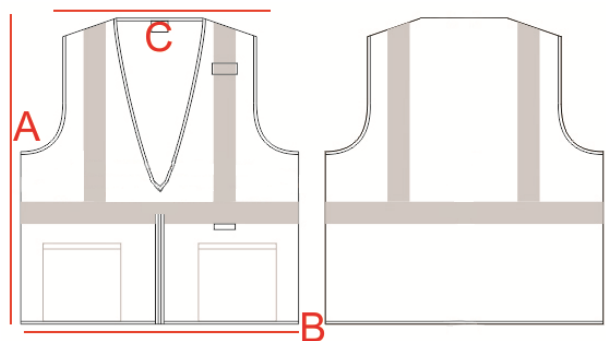

Applications:

Used for airport employees, baggage handling, construction, demolition, TSA, emergency and railroad.

Technical Data:

Model Number: SV210IP

Material: 100% Polyester

Color: Yellow/Silver

Packaging: 50 each/case

UOM: Each

Sizes: M-5XL

Size (CM)	M	L	XL	2XL	3XL	4XL	5XL
A	64	65	66	68	69	71	73
B	62	64	65	66	68	70	72
C	54	54	56	56	56	57	58