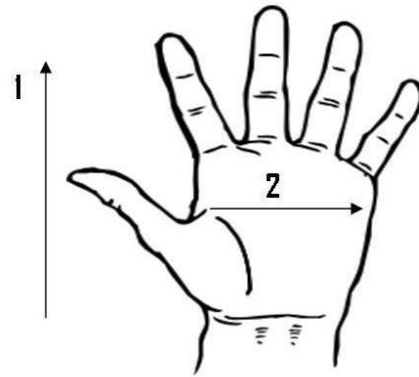

Applications:

Used for automotive, plumbing, manufacturing, security, law enforcement and transportation.

Technical Data:

Model Number: V900PF

Material: Nitrile

Color: Blue

Cuff Style: Beaded

Packaging: 10 Boxes Case

UOM: Case

Sizes: S-2XL (V900PF), S-XL (V900)

Dimensions (MM)

Size Available	S	M	L	XL	2XL
Total Length (1)	MIN 240	MIN 240	MIN 240	MIN 240	MIN 240
Palm Width (2)	84	94	105	113	117

*Tolerance of measurement \pm 5%