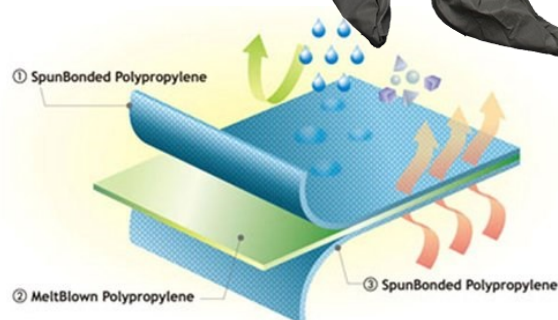

SMS coveralls offer liquid and particulate barrier protection while providing superior comfort, breathability and durability at lower cost than most other competitive options.

Features:

- White SMS material
- Comfortable and breathable
- Elastic wrists & ankles
- Zipper front closure
- Available in white and blue
- 50 gram
- Generous sizing available (Medium-4XL)

E8414C	Hood, boot , elastic wrists & ankles
E8417C	Elastic wrists & ankles
E428C	Hood, elastic wrists and ankles

Protect Against:

Light splashes & sprays, Hazardous dusts, Particle matter, Dirt, grease and grime.

Specs:

- Quantity per case: 25 each
- Wrists/Ankles: Elastic
- Material: SMS
- Country of Origin: China *subject to change

Size Guide

Size	1	2	3	4	5	6	7
M	160	2 x 60	87	25	17	75	92
L	164	2 x 62	89	26	17	75	94
XL	170	2 x 66	91	27	17	83	95
XXL	177	2 x 68	91	28	17	83	95
3XL	179	2 x 70	93	28	17	84	96
4XL	185	2 x 74	95	29	18	87	99