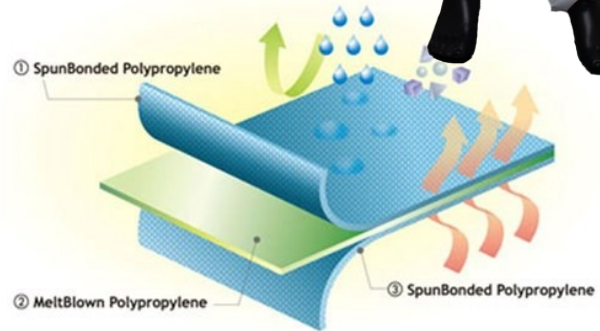

SMS coveralls offer liquid and particulate barrier protection while providing superior comfort, breathability and durability at lower cost than most other competitive options.

Features:

- White SMS material
- Comfortable and breathable
- Elastic wrists & ankles
- Zipper front closure
- Available in white and blue
- 50 gram
- Generous sizing available (Medium-4XL)

E8414C	Hood, boot , elastic wrists & ankles
E8417C	Elastic wrists & ankles
E428C	Hood, elastic wrists and ankles

Protect Against:

Light splashes & sprays, Hazardous dusts, Particle matter, Dirt, grease and grime.

Specs:

- Quantity per case: 25 each
- Wrists/Ankles: Elastic
- Material: SMS
- Country of Origin: China *subject to change

Size Guide

Size	1	2	3	4	5	6	7
M	160	2 x 60	87	25	17	75	92
L	164	2 x 62	89	26	17	75	94
XL	170	2 x 66	91	27	17	83	95
XXL	177	2 x 68	91	28	17	83	95
3XL	179	2 x 70	93	28	17	84	96
4XL	185	2 x 74	95	29	18	87	99