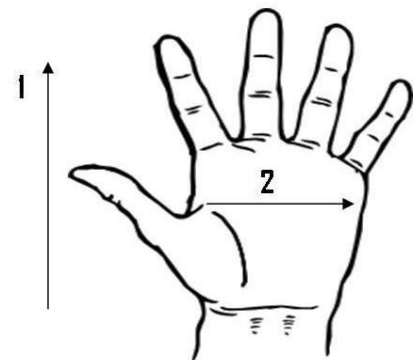

Cuff Style: Knit Wrist

Packaging: 10 Dozen/Case

UOM: Dozen

Sizes: One Size

Dimensions (CM)

Size Available	L
Total Length (1)	26.50
Palm Width (2)	15.00
Weight (per dozen) LBS	2.70

*Tolerance of measurement \pm 5%