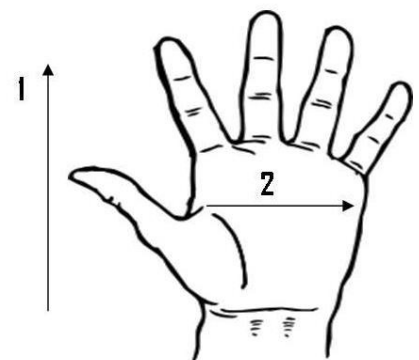

Cuff Style: Knit Wrist

Packaging: 10 Dozen/Case

UOM: Dozen

Sizes: One Size

Dimensions (CM)

Size Available	L
Total Length (1)	26.50
Palm Width (2)	15.00
Weight (per dozen) LBS	2.70

*Tolerance of measurement $\pm 5\%$