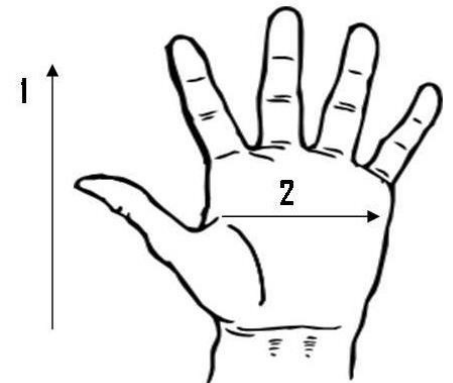

### Technical Data:

**Model Number:** V715PF

**Material:** Latex

**Color:** Purple

**Cuff Style:** 12" beaded cuff

**Packaging:** 50 gloves/box— 10 boxes /case

**UOM:** Case

**Sizes:** M-XL

### Dimensions (MM)

Size Available	M	L	XL
Total Length (1)	305 ± 5mm	305 ± 5mm	305 ± 5mm
Palm Width (2)	95 ± 5mm	106 ± 5mm	116 ± 5mm
Weight (per case) LBS	29.00	30.00	31.00

\*Tolerance of measurement ± 5%