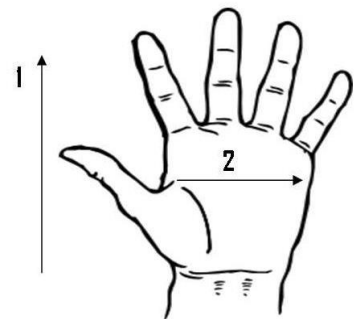

Cuff Style: Slip on

Packaging: 10 Dozen/Case

UOM: Dozen

Lining: N/A

Sizes: XS-5XL

Performance Properties EN388: 3122

Abrasion	3
Cut	1
Tear	2
Puncture	2

Dimensions (CM)

Size Available	XS	S	M	L	XL	2XL	3XL	4XL	5XL
Total Length (1)	22.50	23.00	24.00	25.00	26.00	27.50	28.5	29.5	30.5
Palm Width (2)	11.00	11.50	12.00	12.50	13.00	14.00	14.5	15	15.5
Hem Color	Yellow	Red	Green	Brown	Blue	Black	White	Yellow	Orange
Weight (per dozen) LBS	2.80	2.80	3.10	3.30	3.70	3.90	4.5	4.6	4.65