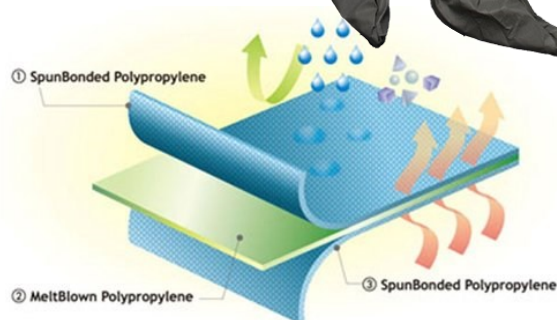

SMS coveralls offer liquid and particulate barrier protection while providing superior comfort, breathability and durability at lower cost than most other competitive options.

Features:

- White SMS material
- Comfortable and breathable
- Elastic wrists & ankles
- Zipper front closure
- Available in white and blue
- 50 gram
- Generous sizing available (Medium-4XL)

E8414C	Hood, boot , elastic wrists & ankles
E8417C	Elastic wrists & ankles
E8428C	Hood, elastic wrists and ankles

Protect Against:

Light splashes & sprays, Hazardous dusts, Particle matter, Dirt, grease and grime.

Specs:

- Quantity per case: 25 each
- Wrists/Ankles: Elastic
- Material: SMS
- Country of Origin: China *subject to change

Size Guide

Size	1	2	3	4	5	6	7	Unit CM
M	160	2 x 60	87	25	17	75	92	
L	164	2 x 62	89	26	17	75	94	
XL	170	2 x 66	91	27	17	83	95	
XXL	177	2 x 68	91	28	17	83	95	
3XL	179	2 x 70	93	28	17	84	96	
4XL	185	2 x 74	95	29	18	87	99	