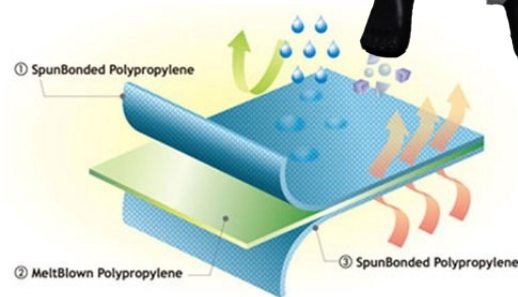

SMS coveralls offer liquid and particulate barrier protection while providing superior comfort, breathability and durability at lower cost than most other competitive options.

Features:

- White SMS material
- Comfortable and breathable
- Elastic wrists & ankles
- Zipper front closure
- Available in white and blue
- 50 gram
- Generous sizing available (Medium-4XL)

E8414C	Hood, boot , elastic wrists & ankles
E8417C	Elastic wrists & ankles
E8428C	Hood, elastic wrists and ankles

Protect Against:

Light splashes & sprays, Hazardous dusts, Particle matter, Dirt, grease and grime.

Specs:

- Quantity per case: 25 each
- Wrists/Ankles: Elastic
- Material: SMS
- Country of Origin: China *subject to change

Size Guide							Unit	CM
Size	1	2	3	4	5	6	7	
M	160	2 x 60	87	25	17	75	92	
L	164	2 x 62	89	26	17	75	94	
XL	170	2 x 66	91	27	17	83	95	
XXL	177	2 x 68	91	28	17	83	95	
3XL	179	2 x 70	93	28	17	84	96	
4XL	185	2 x 74	95	29	18	87	99	