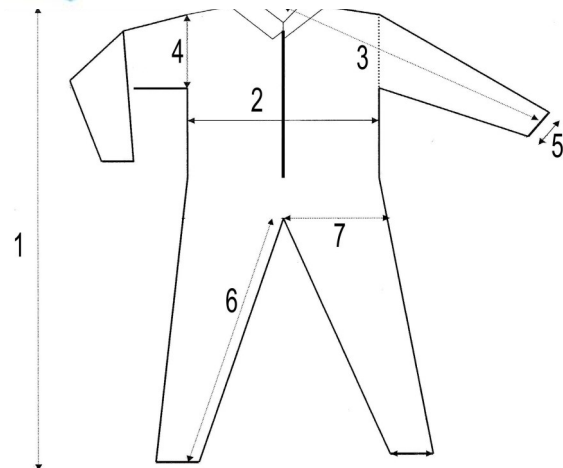

Features:

- White SMS material
- Comfortable and breathable
- Elastic wrists & ankles
- Zipper front closure
- Available in white and blue
- 50 gram
- Generous sizing available (Medium-4XL)

E8414C	Hood, boot , elastic wrists & ankles
E8417C	Elastic wrists & ankles
E8428C	Hood, elastic wrists and ankles

Size Guide							Unit CM
Size	1	2	3	4	5	6	7
M	160	2 x 60	87	25	17	75	92
L	164	2 x 62	89	26	17	75	94
XL	170	2 x 66	91	27	17	83	95
XXL	177	2 x 68	91	28	17	83	95
3XL	179	2 x 70	93	28	17	84	96
4XL	185	2 x 74	95	29	18	87	99