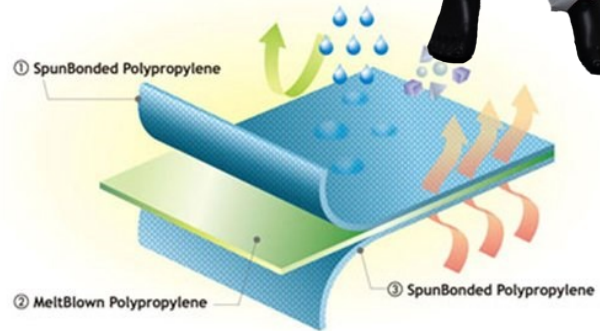

E8428C

Specification Sheet

SMS coveralls offer liquid and particulate barrier protection while providing superior comfort, breathability and durability at lower cost than most other competitive options.

Features:

- White SMS material
- Comfortable and breathable
- Elastic wrists & ankles
- Zipper front closure
- Available in white and blue
- 50 gram
- Generous sizing available (Medium-4XL)

E8414C	Hood, boot , elastic wrists & ankles
E8417C	Elastic wrists & ankles
E8428C	Hood, elastic wrists and ankles

Protect Against:

Light splashes & sprays, Hazardous dusts, Particle matter, Dirt, grease and grime.

Specs:

- Quantity per case: 25 each
- Wrists/Ankles: Elastic
- Material: SMS
- Country of Origin: China *subject to change