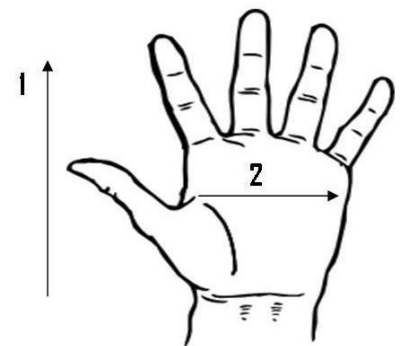

Product Information:

9-4264R by Seattle Glove, is a red fleece lined grain driver.

- Keystone thumb
- Red fleece lined for warmth
- Leather driver for durable wear

Applications:

Used for operating construction equipment, fork lifts, ranching, tractor trailer operators, utility operators and workers and all general purpose applications requiring extra warmth in cold conditions.

Technical Data:

Model Number: 9-4264R

Material: Leather/Red Fleece

Color: Natural/Red

Cuff Style: Safety Cuff

Packaging: 10dz/Case

UOM: Dozen

Lining: Red Fleece

Sizes: S-3XL

Dimensions (CM)

Size Available	S	M	L	XL	2XL	3XL
Total Length (1)	24.00	25.00	26.00	27.00	27.50	28.00
Palm Width (2)	12.00	12.50	13.00	13.50	14.00	14.50
Hem Color	Red	Green	Brown	Black	Blue	White
Weight (per dozen) LBS	3.90	4.00	4.40	4.50	4.60	4.70