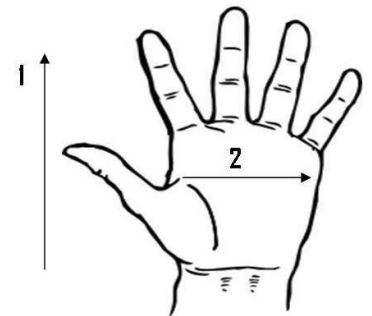

UOM: Dozen

Lining: Interlock

Sizes: One Size

Dimensions (CM)

Size Available	D8830-10	D8830-12	D8830-14	D8830-18
Total Length (1)	27.00	30.00	35.00	43.00
Palm Width (2)	13.00	13.00	13.00	13.00
Weight (per dozen) LBS	4.40	5.20	5.50	8.30

*Tolerance of measurement ± 5%