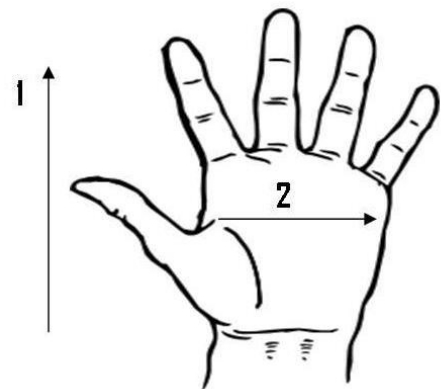

Color: Gold

Cuff Style: Safety Cuff

Packaging: 10 Dozen/Case

UOM: Dozen

Sizes: XS-XL

Dimensions (CM)

Size Available	XS	S	M	L	XL
Total Length (1)	21.00	22.00	22.50	23.50	25.50
Palm Width (2)	9.00	10.00	11.00	12.00	13.00
Weight (per dozen) LBS	2.66	2.68	3.20	3.48	3.55

*Tolerance of measurement \pm 5%