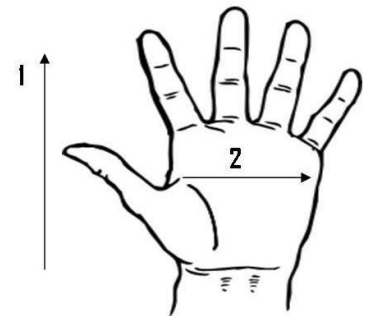

**Packaging:** 10 Dozen/Case

**UOM:** Dozen

**Lining:** Interlock

**Sizes:** One Size

**Dimensions (CM)**

Size Available	D8830-10	D8830-12	D8830-14	D8830-18
Total Length (1)	27.00	30.00	35.00	43.00
Palm Width (2)	13.00	13.00	13.00	13.00
Weight (per dozen) LBS	4.40	5.20	5.50	8.30

\*Tolerance of measurement ± 5%