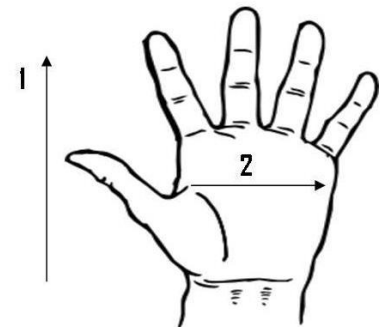

Color: Green/Red Stripe

Cuff Style: Safety Cuff

Packaging: 6 dz/Case

UOM: Dozen

Sizes: W, L, XL, 2XL

Dimensions (CM)

Size Available	Women's (1270PW)	L	XL	2XL
Total Length (1)	24.00	26.50	27.00	27.50
Palm Width (2)	11.50	12.50	13.00	14.00
Weight (per dozen) LBS	4.50	6.20	7.00	7.10

*Tolerance of measurement \pm 5%